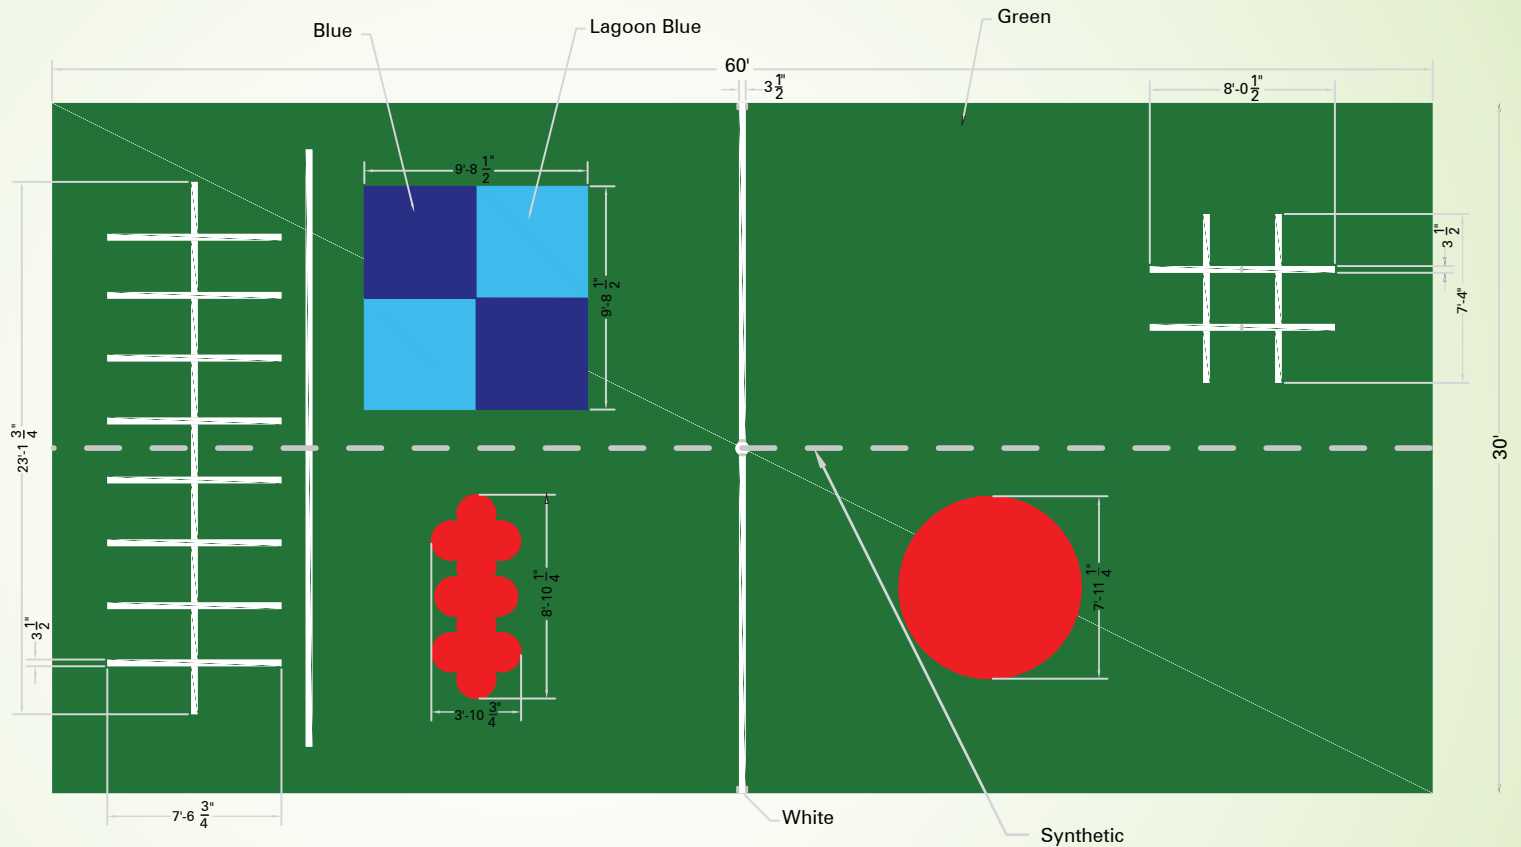

Play Field: The Diamond

- 60' x 60'
- Great for kickball, wiffle ball, and more!
- Bases are built into the grass

Play Field: Obstacle Course

- 45' x 14'8" total footprint
- Hopscotch, alphabet squares, and boundary lines built into the play surface
- Berm, Tunnel, and Balance Beam mounds

Funscapes Features:

- 40' x 30' total footprint.
- Standard bridge PlayMound with anchor posts.
- 1-10 numbered leaf set Funserts.
- Green trike path with boat dock.

With a flexible system of built-in lines that accommodate a variety of exciting games, kids get to learn organization, teamwork, and friendly competition on a safe and durable surface.

Funscapes Features:

- 60' x 30' total footprint.
- Versatile boundary lines.
- Foursquare, relay ladder, and tic-tac-toe built into the play surface.
- Dart board and hopscotch Funserts™

Funscapes™ • Play Field: Obstacle Course