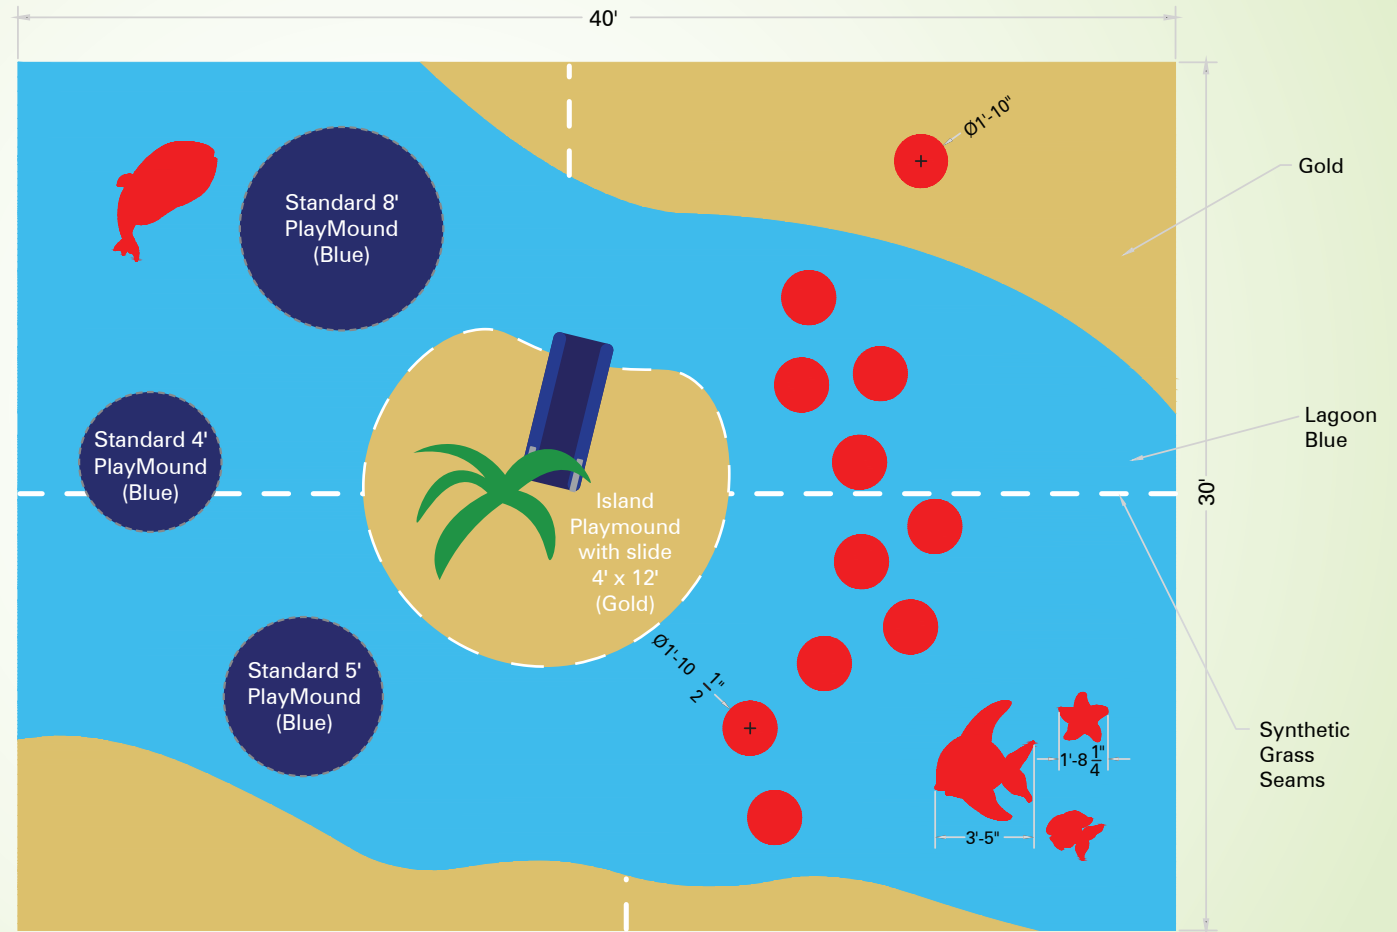

Play Field: The Diamond

- 60' x 60'
- Great for kickball, wiffle ball, and more!
- Bases are built into the grass

Play Field: Obstacle Course

- 45' x 14'8" total footprint
- Hopscotch, alphabet squares, and boundary lines built into the play surface
- Berm, Tunnel, and Balance Beam mounds

Funscape Features:

- 60' x 30' total footprint.
- Versatile boundary lines.
- Goals pictured not provided.

Funsclapes™ • Play Fields: The Diamond

The Diamond is flexible enough to accommodate a variety of exciting games, like Kickball and Wiffle Ball. Kids get to learn organization, teamwork, and friendly competition on a safe and durable surface.

Funscope Features:

- 60' x 60' total footprint.
- Great for kickball, wiffle ball, and more!

Adventure awaits, with this exciting, island-themed play space! Kids can learn about ocean life, learn to count as they jump from life preserver to life preserver, or even roleplay as pirates on this exciting surface with rolling wave mounds.

Funscape Features:

- 40' x 30'.
- Island PlayMound with palm tree and slide.
- Three wave PlayMounds.
- 1–10 numbered Life Preserver Hoops.
- Aquatic animal Funserts.

Explore the Milky Way and beyond, with this space-themed trike path and play space. Children learn navigation and exercise as they ride around the trike path that encircles the red, gold, and orange planets. Install this trike path and your play times will achieve liftoff.