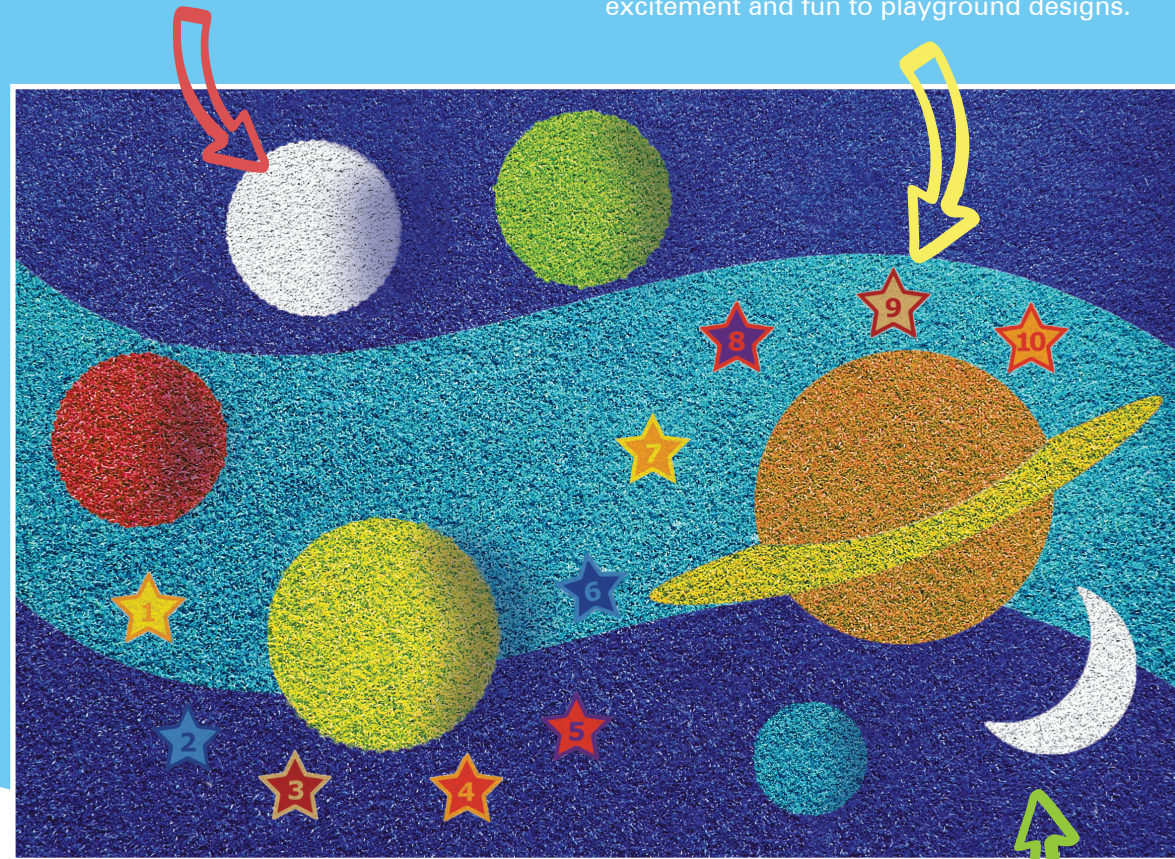

Funserts™ by ForeverLawn® are graphic turf designs that can be inserted into any Playground Grass installation. These playful additions are made from multicolored synthetic grass, providing a uniform surface while also adding excitement and fun to playground designs.