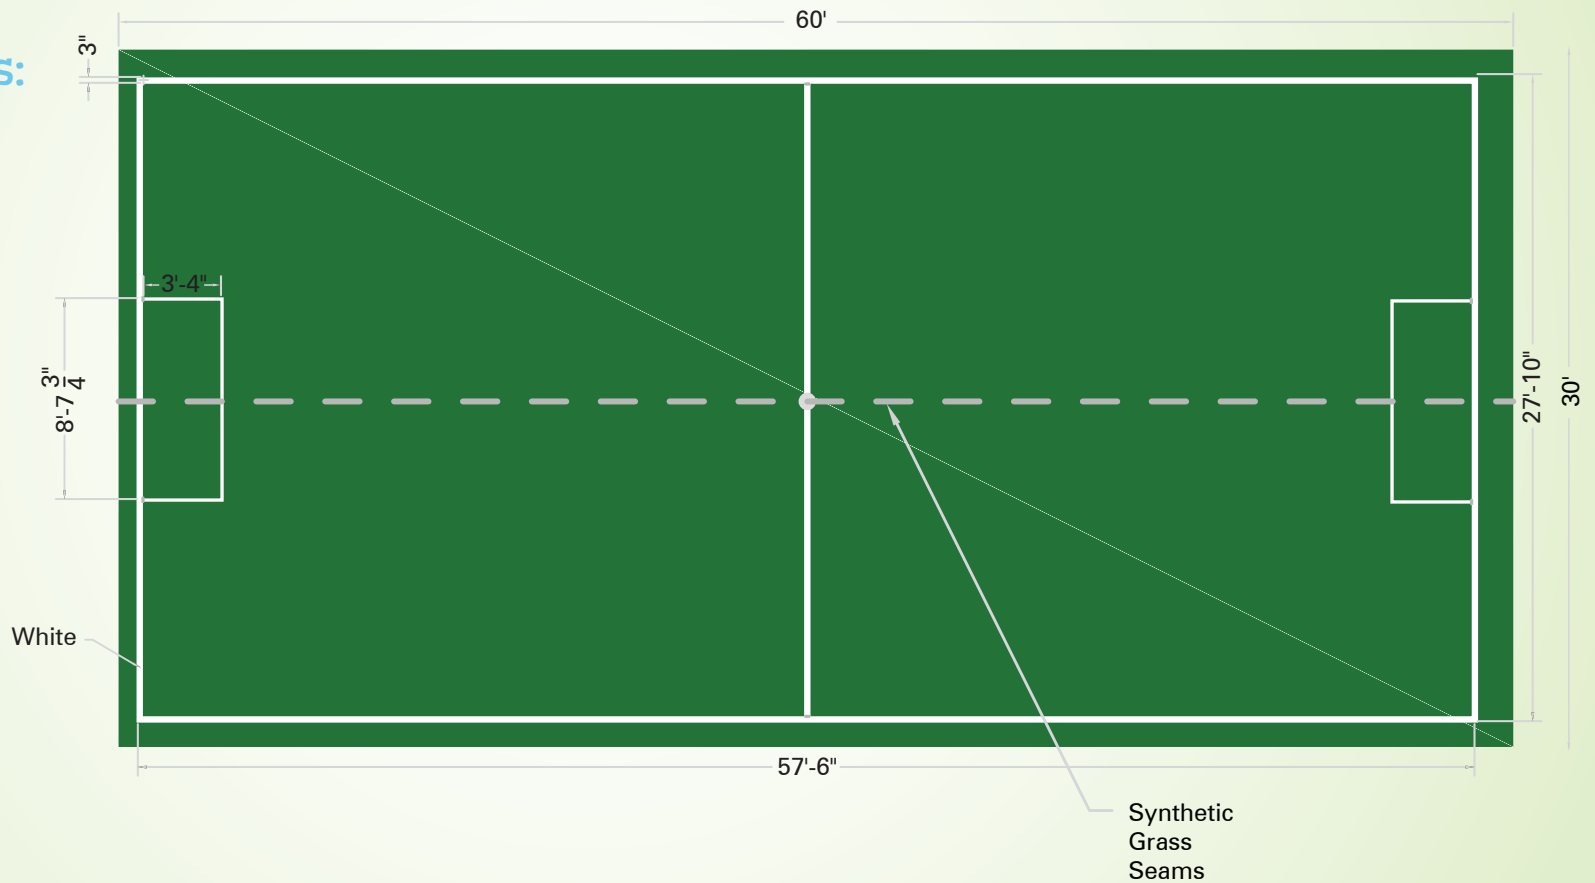

Funscapes Features:

- 60' x 30' total footprint.
- Versatile boundary lines.
- Foursquare, relay ladder, and tic-tac-toe built into the play surface.
- Dart board and hopscotch Funserts™

Funscapes™ • Play Field: Obstacle Course

Funscape Features:

- 45' x 14'8" total footprint.
- Looping obstacle path encourages structured play.
- Hopscotch, alphabet squares, and boundary lines built into the play surface.
- Berm, Tunnel, and Balance Beam Mounds create dimensional obstacles.

Funscape Features:

- 60' x 30' total footprint.
- Versatile boundary lines.
- Goals pictured not provided.

Funsclapes™ • Play Fields: The Diamond

The Diamond is flexible enough to accommodate a variety of exciting games, like Kickball and Wiffle Ball. Kids get to learn organization, teamwork, and friendly competition on a safe and durable surface.