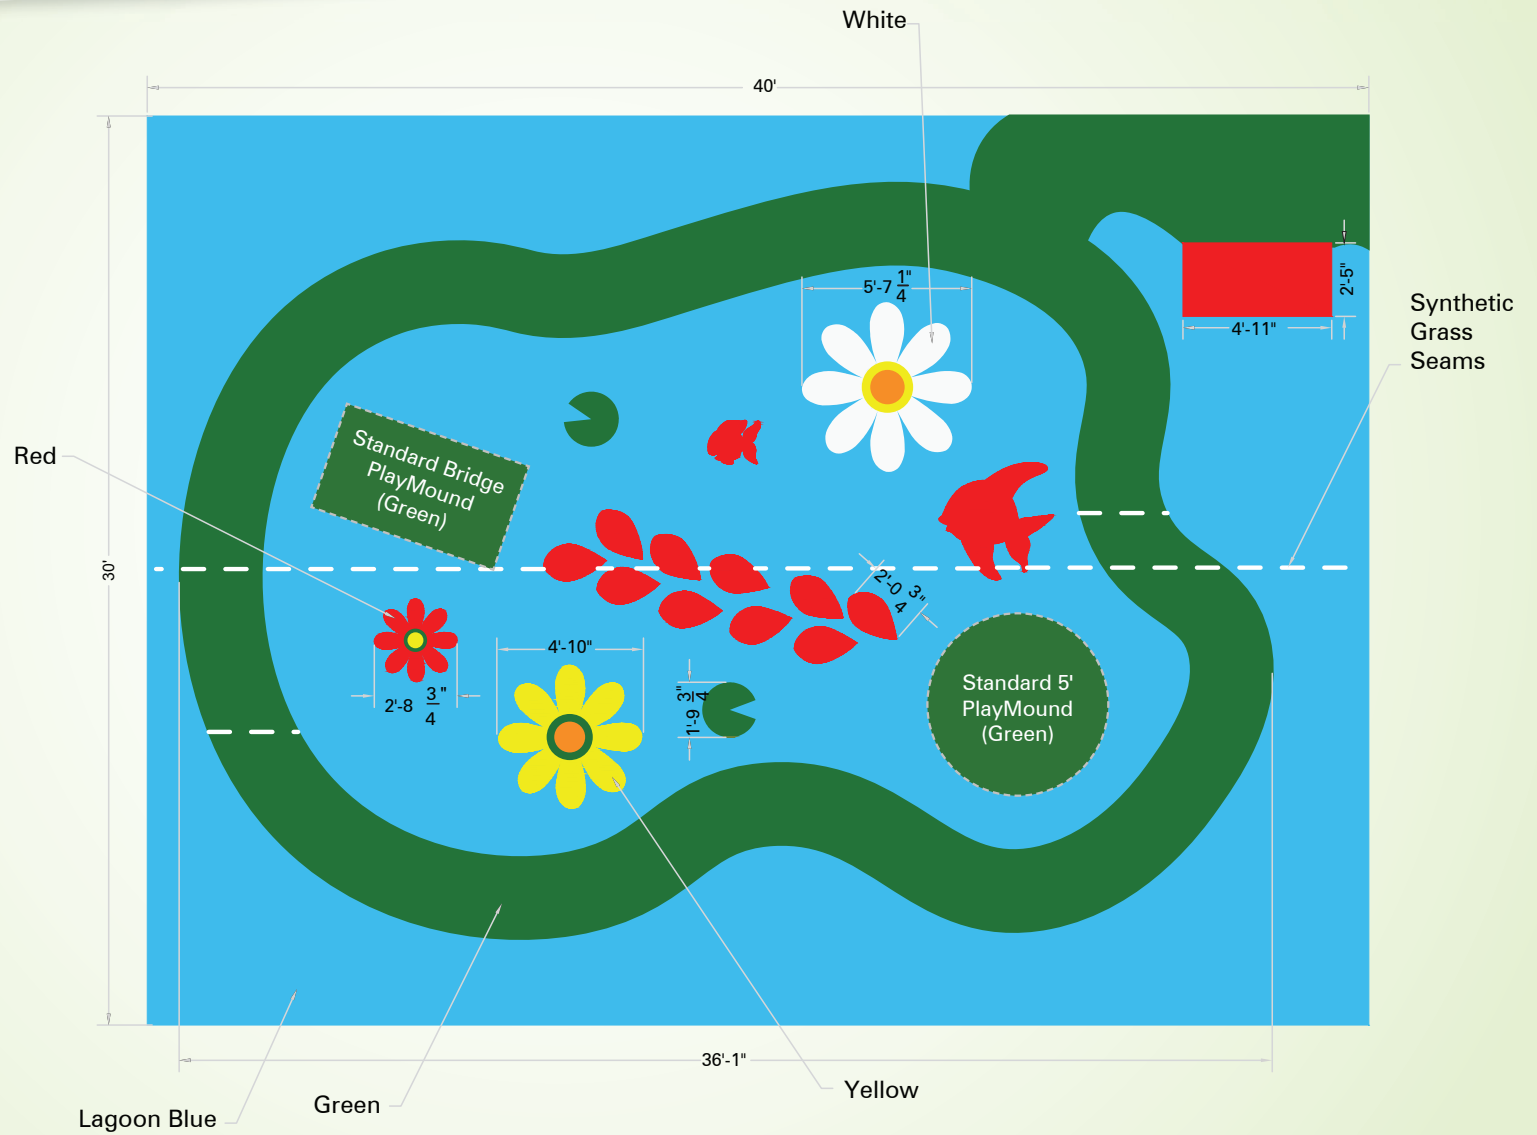

Funscapes Features:

- 40' x 30' total footprint.
- Standard bridge PlayMound with anchor posts.
- 1-10 numbered leaf set Funserts.
- Green trike path with boat dock.