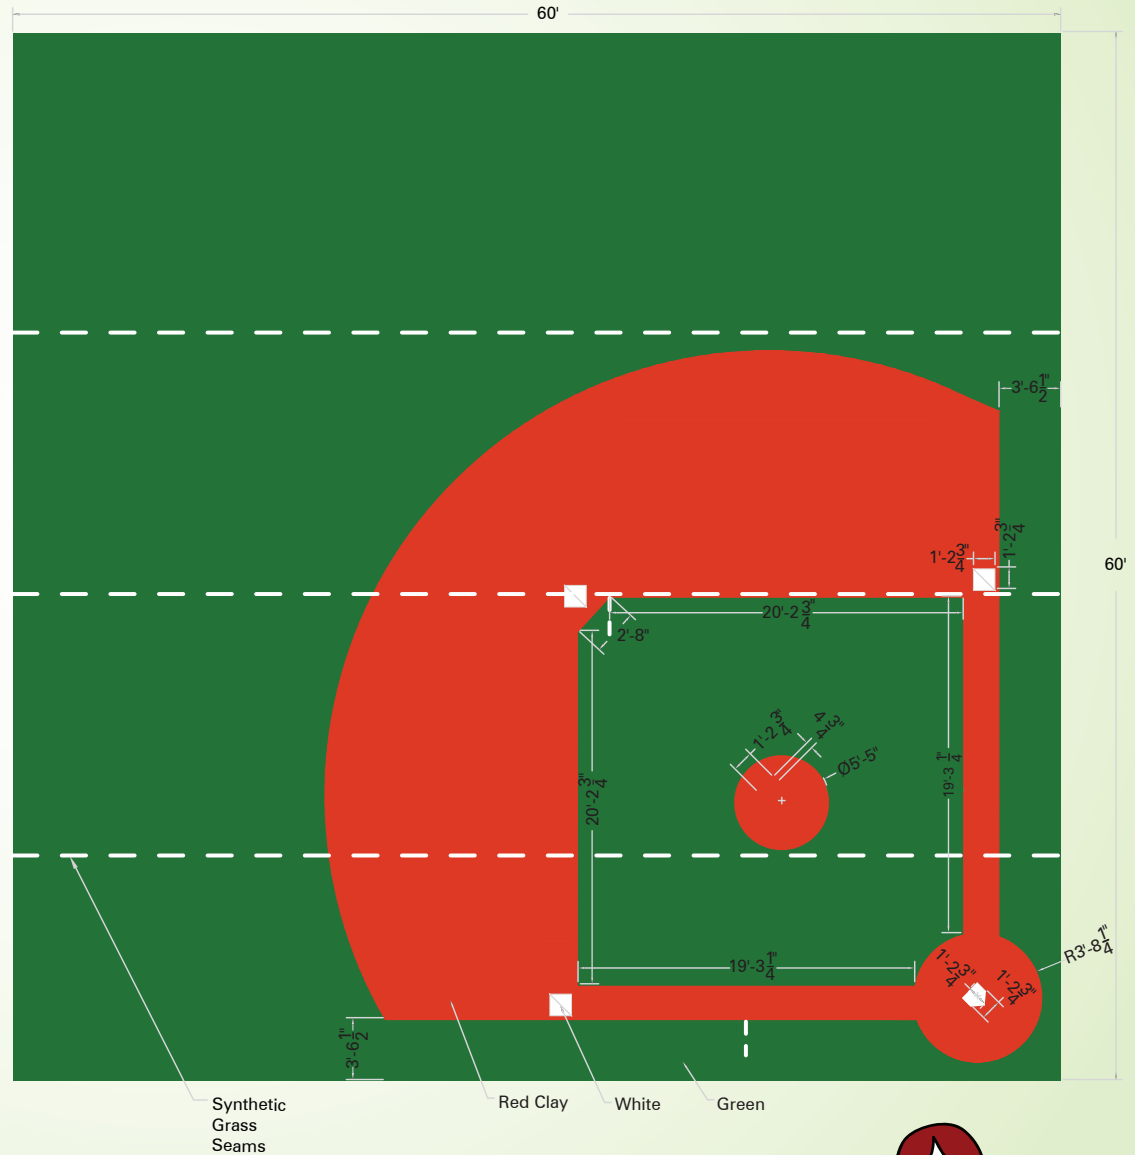

Funscape Features:

- 45' x 14'8" total footprint.
- Looping obstacle path encourages structured play.
- Hopscotch, alphabet squares, and boundary lines built into the play surface.
- Berm, Tunnel, and Balance Beam Mounds create dimensional obstacles.

Funscape Features:

- 60' x 30' total footprint.
- Versatile boundary lines.
- Goals pictured not provided.

Funsclapes™ • Play Fields: The Diamond

The Diamond is flexible enough to accommodate a variety of exciting games, like Kickball and Wiffle Ball. Kids get to learn organization, teamwork, and friendly competition on a safe and durable surface.

Funscope Features:

- 60' x 60' total footprint.
- Great for kickball, wiffle ball, and more!

Adventure awaits, with this exciting, island-themed play space! Kids can learn about ocean life, learn to count as they jump from life preserver to life preserver, or even roleplay as pirates on this exciting surface with rolling wave mounds.